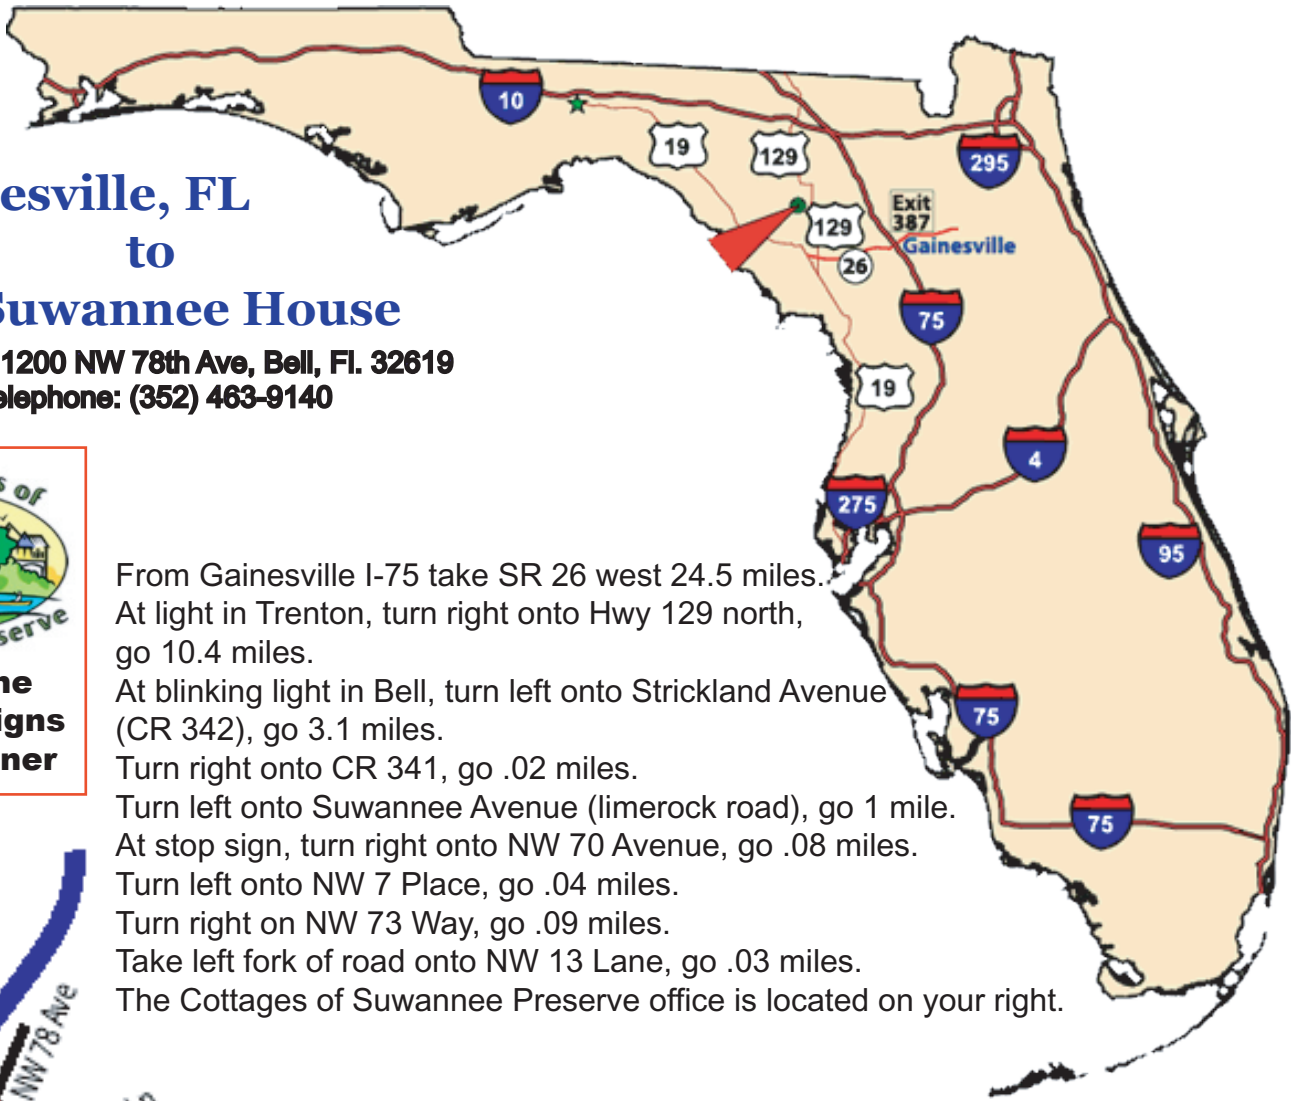

Driving Directions

Gainesville, FL to The Suwannee House

CSP Office - 1200 NW 78th Ave, Bell, FL. 32619
Telephone: (352) 463-9140

From Gainesville I-75 take SR 26 west 24.5 miles.
At light in Trenton, turn right onto Hwy 129 north, go 10.4 miles.
At blinking light in Bell, turn left onto Strickland Avenue (CR 342), go 3.1 miles.
Turn right onto CR 341, go .02 miles.
Turn left onto Suwannee Avenue (limerock road), go 1 mile.
At stop sign, turn right onto NW 70 Avenue, go .08 miles.
Turn left onto NW 7 Place, go .04 miles.
Turn right on NW 73 Way, go .09 miles.
Take left fork of road onto NW 13 Lane, go .03 miles.
The Cottages of Suwannee Preserve office is located on your right.